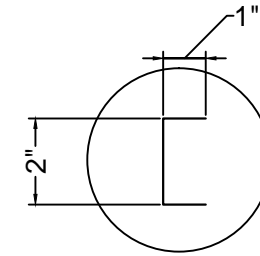

FRONT ELEVATION

SEE DETAIL "A"

SIDE VIEW

- 18 GA. 304 stainless steel construction.
- STS Leg and STS feet.
- Drain Basket Included.

DETAIL "A"

PLAN VIEW

ISOMETRIC

| | | | | |
|--|-------------------------------------|------|-----------|--|
| DRAWIN FOR : | MAT. TOP : 18GA. 304 S/S. BASE : | DATE | REVISIONS | <p>Tarrison Products Ltd.</p> |
| REF. NO : | REQ'D/ITEM : | | | |
| ITEM NAME : Cocktail Mix Unit with Cover | DATE : Jun/ 20/ 2019 | | | |
| PROD. NO. : TA-CMU60SCR | BY : | | | |
| SCALE: 1/2" =1'-0" | CHECKED BY : | | | |