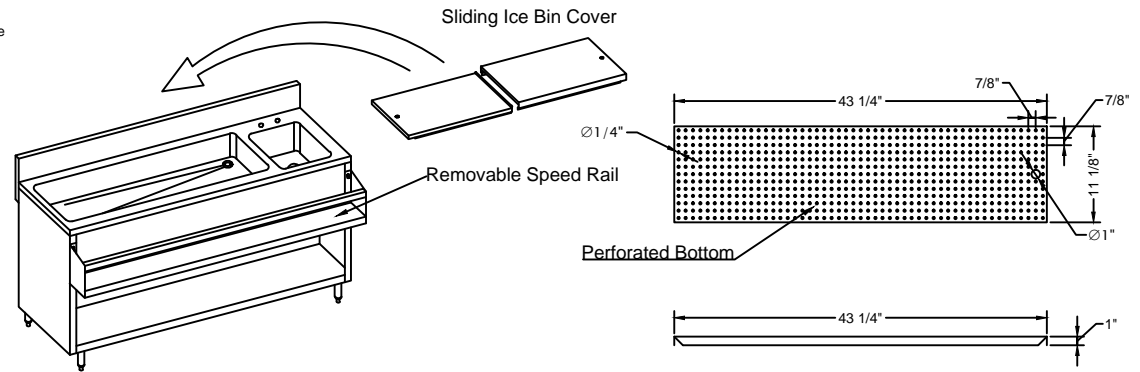

FRONT ELEVATION

SEE DETAIL "A"

SIDE VIEW

- 18 GA. 304 stainless steel construction.
- STS Leg and STS feet.
- Drain Basket Included.

DETAIL "A"

PLAN VIEW

ISOMETRIC

| | | | | |
|--|-------------------------------------|------|-----------|--|
| DRAWIN FOR : | MAT. TOP : 18GA. 304 S/S. BASE : | DATE | REVISIONS | <p>Tarrison Products Ltd.</p> |
| REF. NO : | REQ'D/ITEM : | | | |
| ITEM NAME : Cocktail Mix Unit with Cover | DATE : Jun/ 20/ 2019 | | | |
| PROD. NO. : TA-CMU60SCR | BY : | | | |
| SCALE: 1/2" =1'-0" | CHECKED BY : | | | |