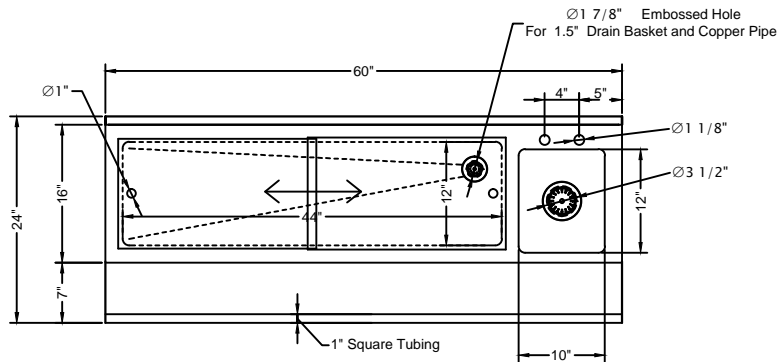

FRONT ELEVATION

SEE DETAIL "A"

SIDE VIEW

- 18 GA. 304 stainless steel construction.
- STS Leg and STS feet.
- Drain Basket Included.

DETAIL "A"

PLAN VIEW

ISOMETRIC

| | | | | |
|--|-------------------------------------|------|-----------|--|
| DRAWIN FOR : | MAT. TOP : 18GA. 304 S/S. BASE : | DATE | REVISIONS | <p>Tarrison Products Ltd.</p> |
| REF. NO : | REQ'D/ITEM : | | | |
| ITEM NAME : Cocktail Mix Unit with Cover | DATE : Jun/ 20/ 2019 | | | |
| PROD. NO. : TA-CMU60SCR | BY : | | | |
| SCALE: 1/2" =1'-0" | CHECKED BY : | | | |