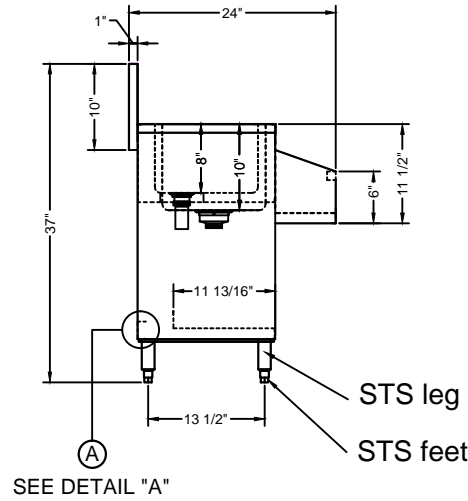

FRONT ELEVATION

SEE DETAIL "A"

SIDE VIEW

- 18 GA. 304 stainless steel construction.
- STS Leg and STS feet.
- Drain Basket Included.

DETAIL "A"

PLAN VIEW

ISOMETRIC

| | | | | |
|--|-------------------------------------|------|-----------|--|
| DRAWIN FOR : | MAT. TOP : 18GA. 304 S/S. BASE : | DATE | REVISIONS | <p>Tarrison Products Ltd.</p> |
| REF. NO : | REQ'D/ITEM : | | | |
| ITEM NAME : Cocktail Mix Unit with Cover | DATE : Jun/ 20/ 2019 | | | |
| PROD. NO. : TA-CMU60SCR | BY : | | | |
| SCALE: 1/2" =1'-0" | CHECKED BY : | | | |